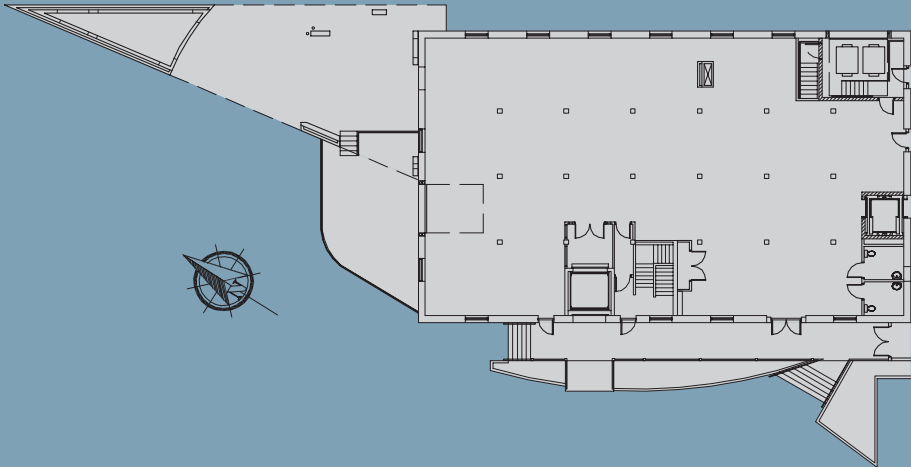

# Main Floor North · 5094 ft<sup>2</sup>

**LocalMotive Crossing**  
P: 403 249 6869 · F: 403 240 7159  
1240 - 20th Avenue SE  
Calgary, Alberta · T2G 1M8  
lm@localmotiveinc.com  
www.localmotiveinc.com