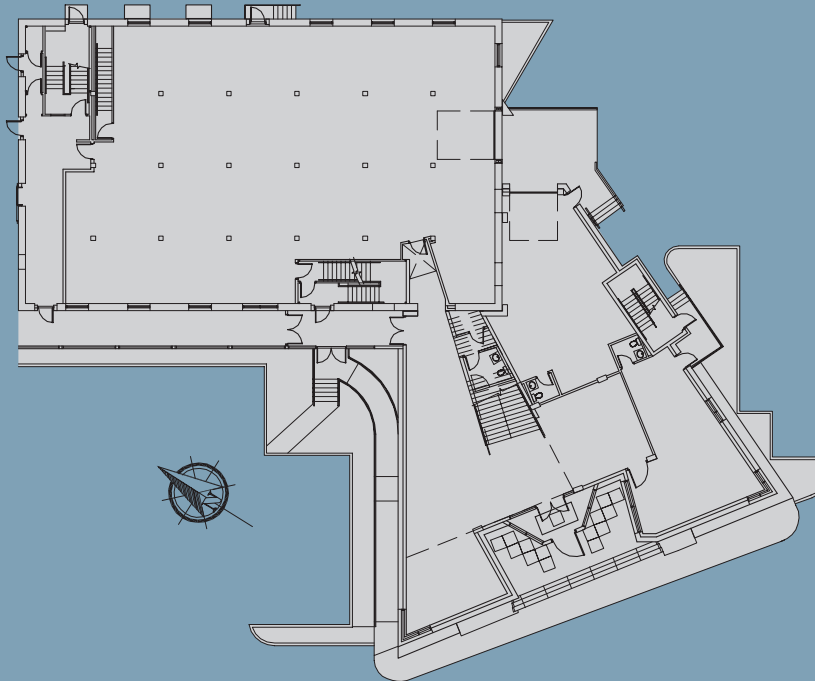

Main Floor South · 6689 ft²

LocalMotive Crossing
P: 403 249 6869 · F: 403 240 7159
1240 - 20th Avenue SE
Calgary, Alberta · T2G 1M8
lm@localmotiveinc.com
www.localmotiveinc.com