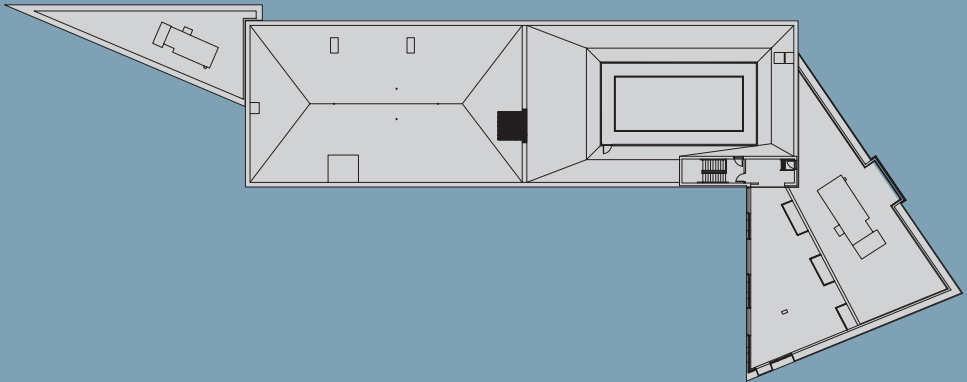

# Third Floor Mezzanine 1416 ft<sup>2</sup>

**LocalMotive Crossing**  
P: 403 249 6869 · F: 403 240 7159  
1240 - 20th Avenue SE  
Calgary, Alberta · T2G 1M8  
lm@localmotiveinc.com  
www.localmotiveinc.com