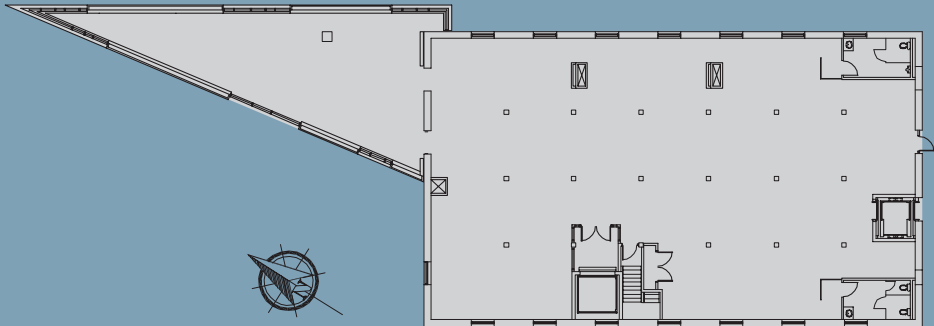

# Third Floor North · 6822 ft<sup>2</sup>

**LocalMotive Crossing**  
P: 403 249 6869 · F: 403 240 7159  
1240 - 20th Avenue SE  
Calgary, Alberta · T2G 1M8  
lm@localmotiveinc.com  
www.localmotiveinc.com