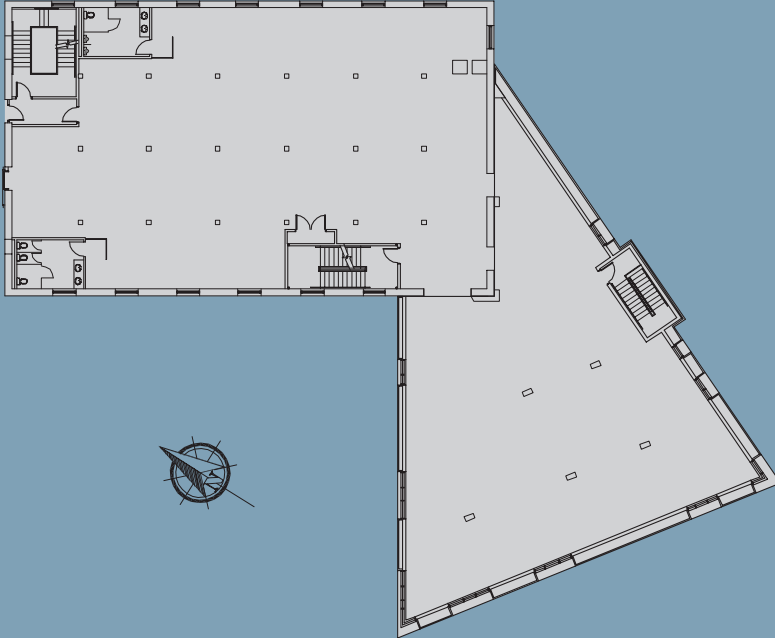

# Third Floor South · 9122 ft<sup>2</sup>

**LocalMotive Crossing**  
P: 403 249 6869 · F: 403 240 7159  
1240 - 20th Avenue SE  
Calgary, Alberta · T2G 1M8  
lm@localmotiveinc.com  
www.localmotiveinc.com