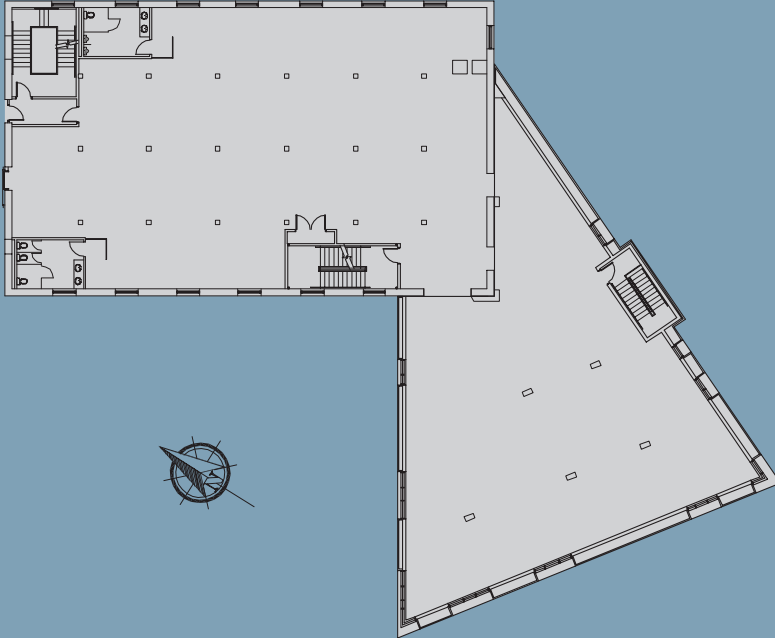

Third Floor South · 9122 ft²

LocalMotive Crossing
P: 403 249 6869 · F: 403 240 7159
1240 - 20th Avenue SE
Calgary, Alberta · T2G 1M8
lm@localmotiveinc.com
www.localmotiveinc.com