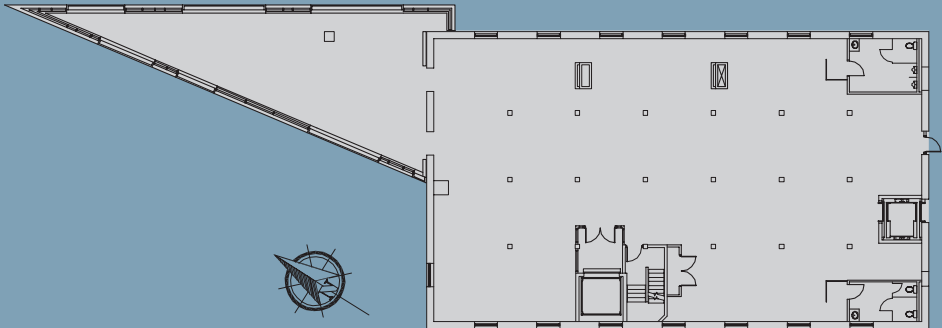

# Second Floor North · 6826 ft<sup>2</sup>

**LocalMotive Crossing**  
P: 403 249 6869 · F: 403 240 7159  
1240 - 20th Avenue SE  
Calgary, Alberta · T2G 1M8  
lm@localmotiveinc.com  
www.localmotiveinc.com