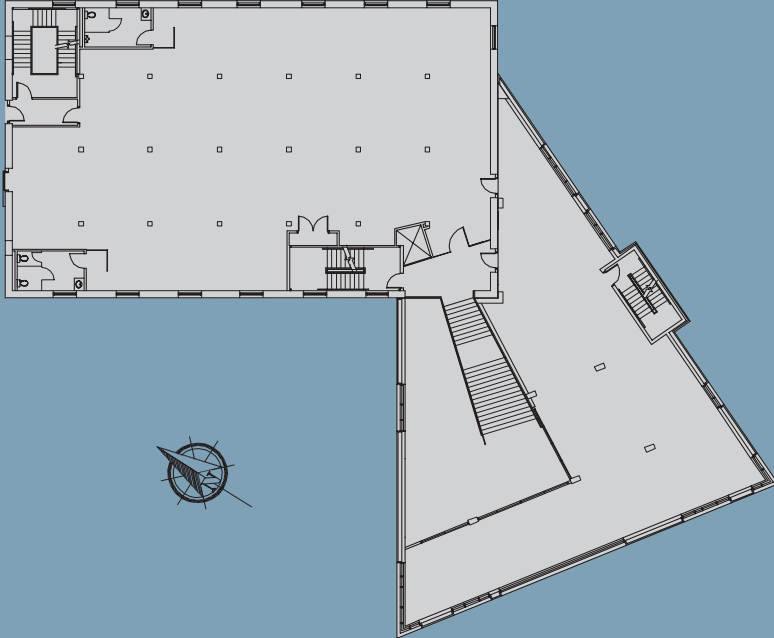

Second Floor South · 7825 ft²

LocalMotive Crossing
P: 403 249 6869 · F: 403 240 7159
1240 - 20th Avenue SE
Calgary, Alberta · T2G 1M8
lm@localmotiveinc.com
www.localmotiveinc.com